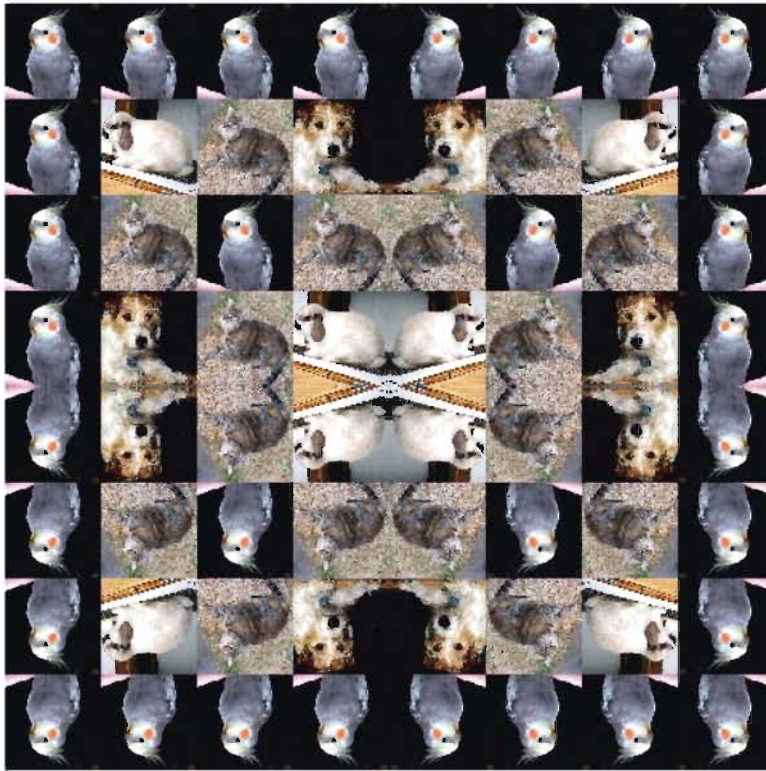

Multiplication Mod 4 with Reflection