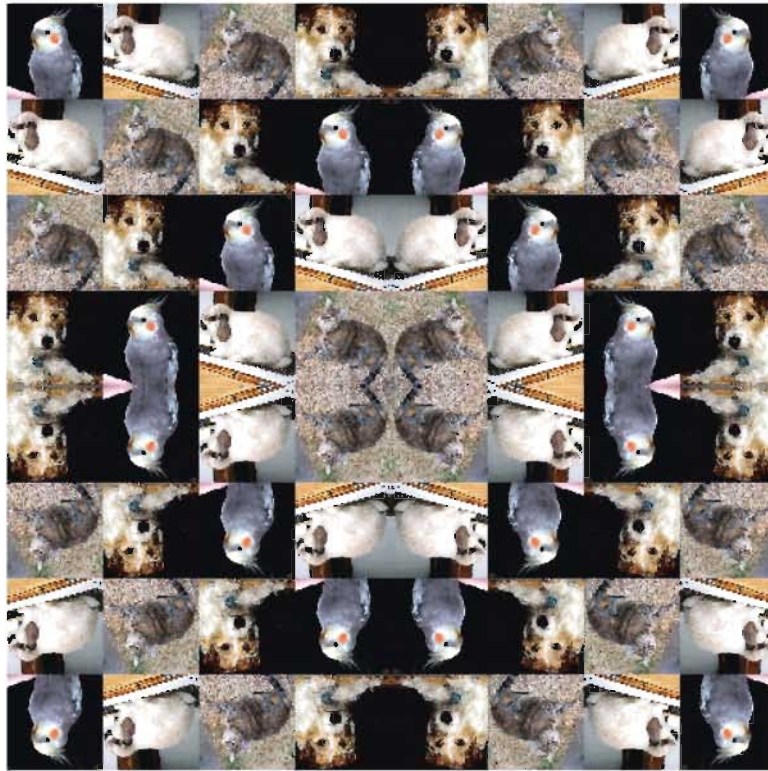

Addition Mod 4 with Reflection