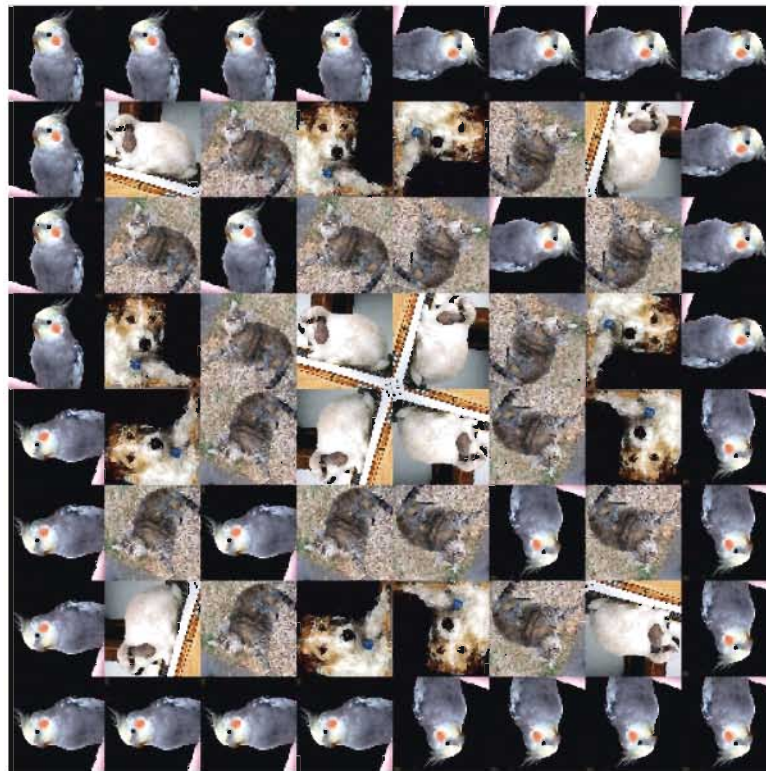

Multiplication Mod 4 with Rotation